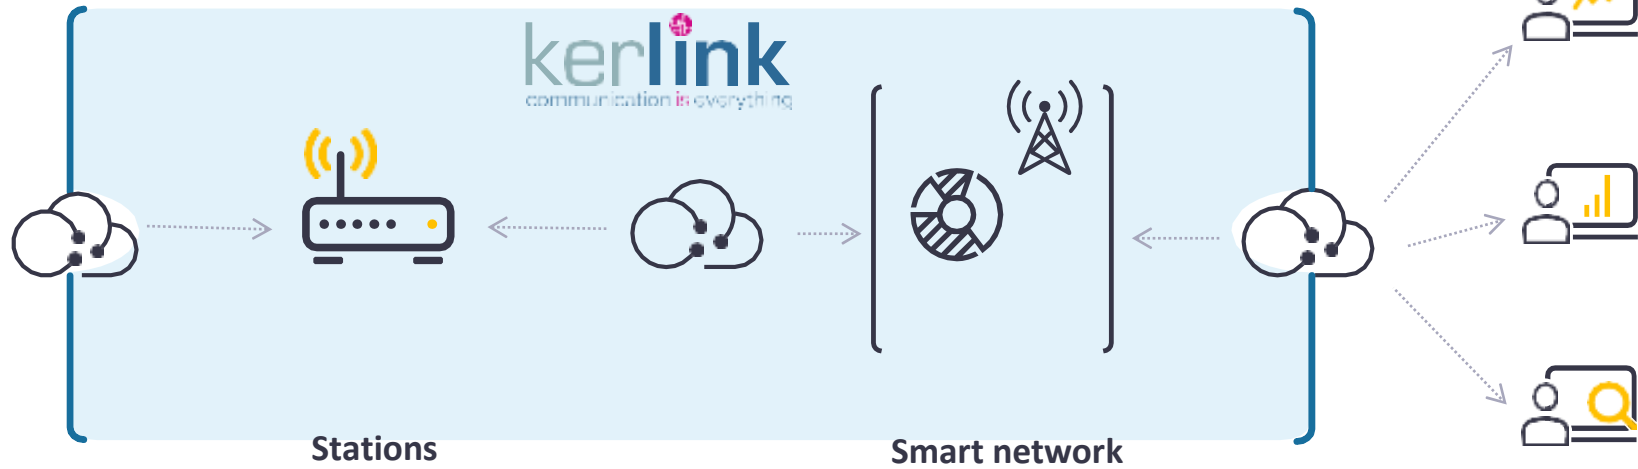

Smart cities

Smart agriculture

Smart metering

Smart grid

Objects connected via sensors

Wirnet iFemtocell

Wirnet Station

Wirnet iBTS compact

Wirnet iBTS

COMPARISON TABLE BASESTATION

Features	iFemtocell	Station	iBTS compact	iBTS
ISM Bands	868/915 & 923	433/868/915 & 923	868/915 & 923	868/915 & 923
SPN: Small Private	868/915 & 923	868/915 & 923		
Power supply	AC/DC	PoE 15W	PoE 30W	PoE 60W
Casing	IP31 or IP54 (with	IP67 incl. Mounting	IP67 incl. Mounting kit	IP66 incl. Mounting kit
Backhaul	WiFi & Ethernet	Ethernet & 3G	Ethernet & 3G/4G	Ethernet & 3G/4G
LoRa® TX Power	27dBm	27dBm	30dBm	30dBm
LoRa® channels	8	8	16	Up to 64
Geolocation			√	√
Real time radio scanning	√	√	√	√
Diversity			√	√
Capacity	>700 000 msg /day	>700 000 msg /day	1,4M msg /day	>Up to 5,6M msg/day
Use cases	Smart-Building & Indoor densification	Smart-Farming, Metering & Industry	Asset tracking, Densification, Deep indoor & Dense urban Smart cities	Asset tracking, Densification, Deep indoor & Dense urban, Smart cities